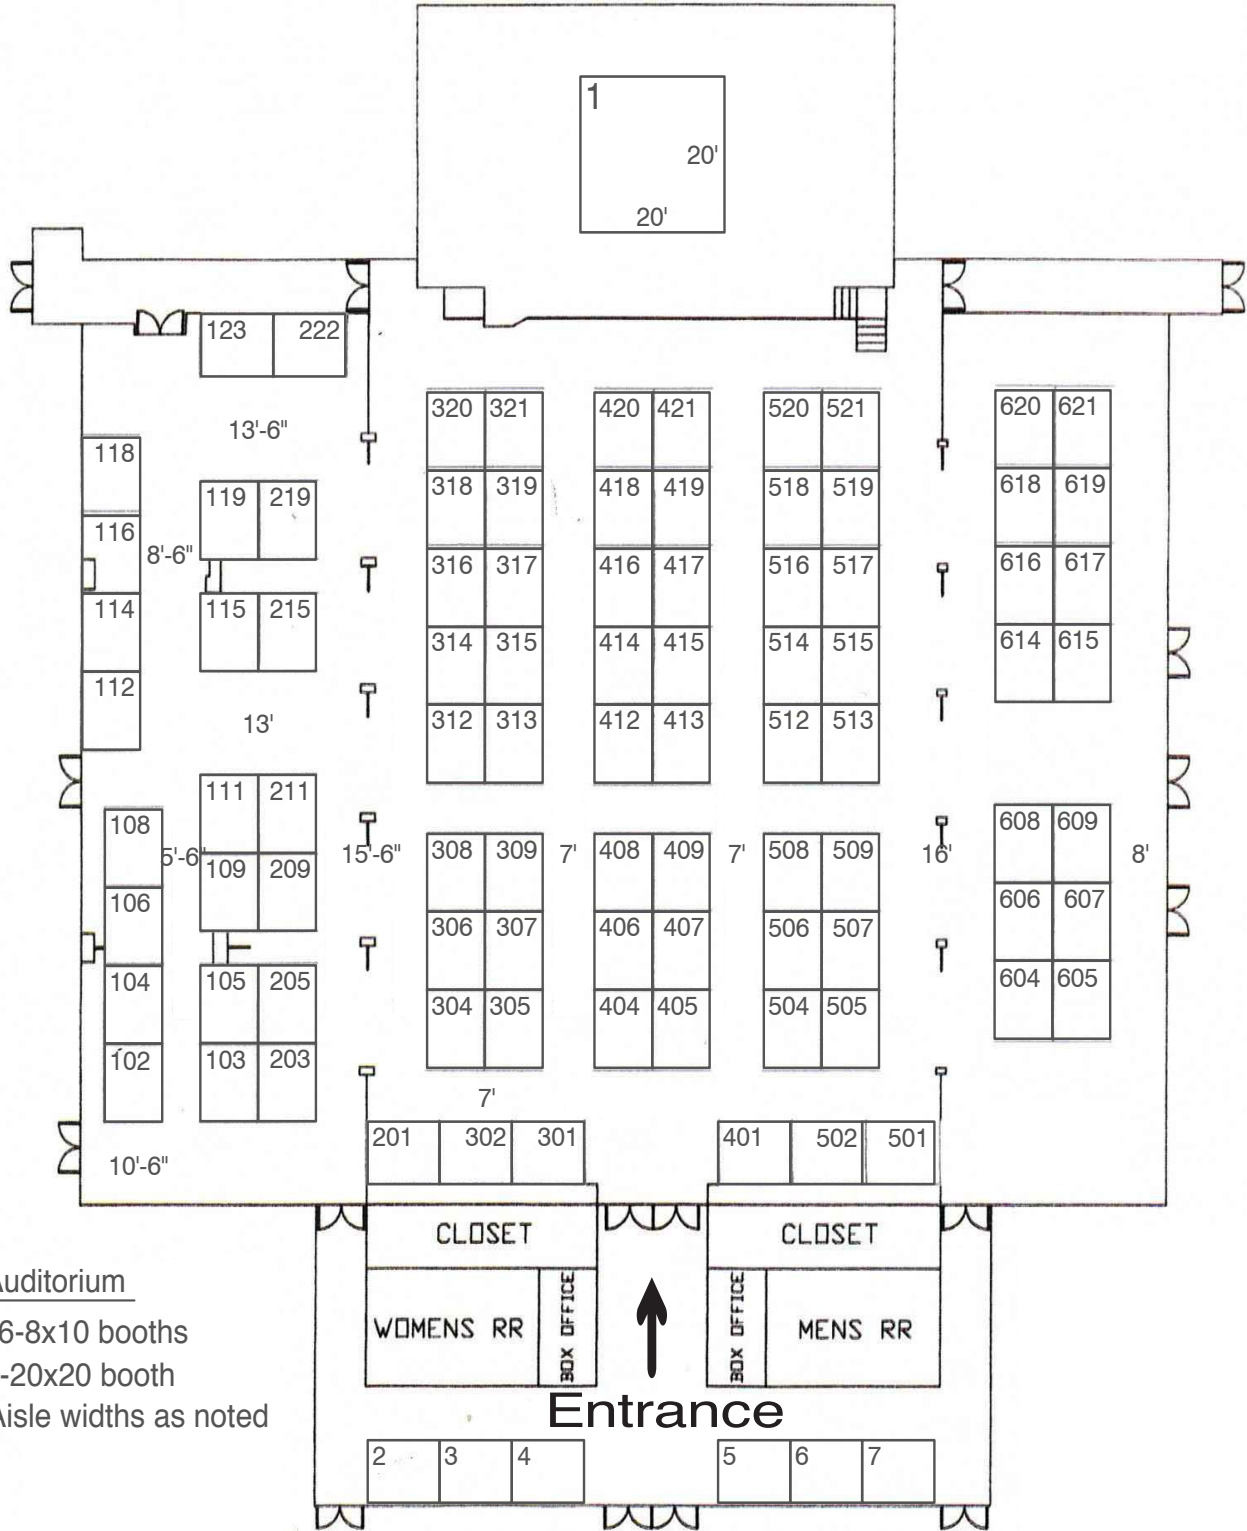

City of Melbourne Home Show

Melbourne Auditorium • Melbourne, FL

Auditorium
 96-8x10 booths
 1-20x20 booth
 Aisle widths as noted

Rev. 2/10/15